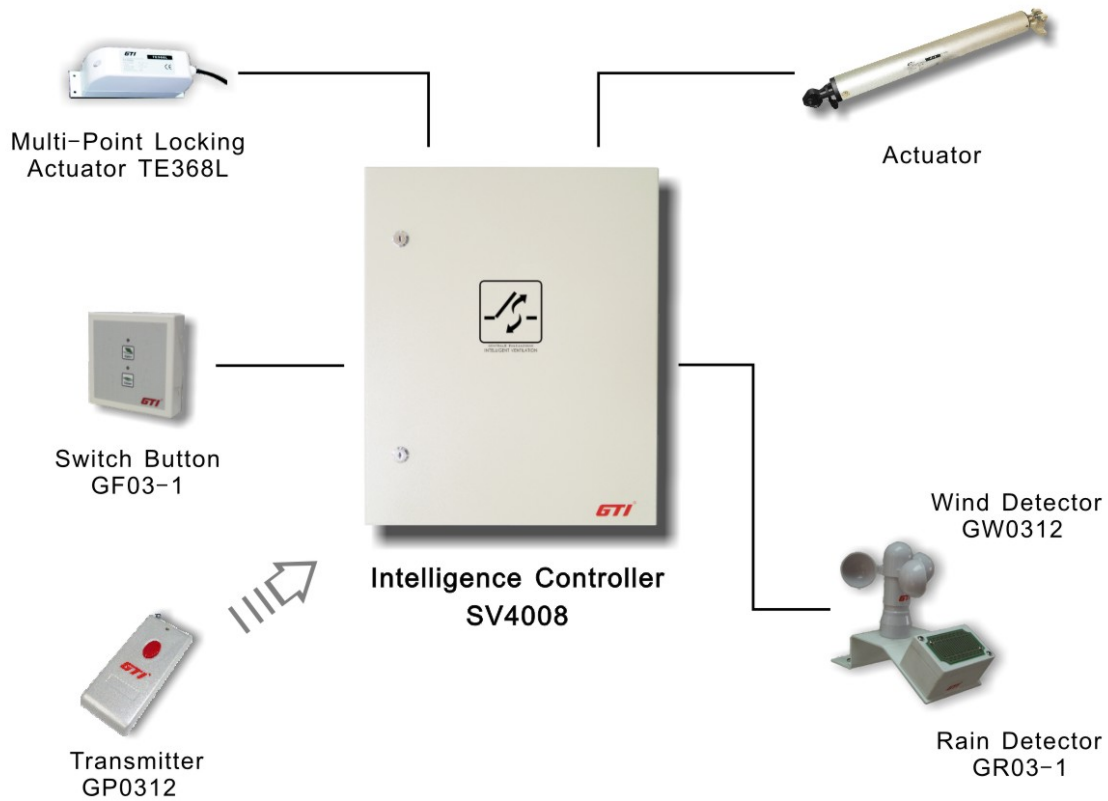

Ventilation System

- Micro processor controlled and electronic chips improved reliability
- Various model and more larger capability are available
- Self-diagnosis function indicating the failure position
- Can be supplied in optional
- Open or close the window by the optional wireless remote controller
- Special functions for operating daily ventilation

Model	Power	Max Current	Output Current of Each Group	Dimensions (mm)	Weight (Kg)	Protection Class
SV4008-G1	250W	8A	8A (1 Group)	500 x 400 x 200	18	IP 54
SV4008-G1	450W	16A	8A (2 Group)	500 x 400 x 200	20	IP 54
SV4008-G1S	450W	16A	16A (1 Group)	500 x 400 x 200	20	IP 54
SV4008-G2	850W	32A	8A (4 Group)	700 x 500 x 200	30	IP 54
SV4008-G2S	850W	32A	16A (2 Group)	800 x 600 x 250	40	IP 54
SV4008-G4	1650W	64A	8A (8 Group)	800 x 600 x 250	45	IP 54
SV4008-G4S	1650W	64A	16A (4 Group)	1000 x 800 x 250	62	IP 54
SV4008-G8	3250W	128A	8A (16 Group)	1000 x 800 x 250	75	IP 54
SV4008-G8S	3250W	128A	16A (8 Group)	1500 x 1000 x 400	125	IP 54