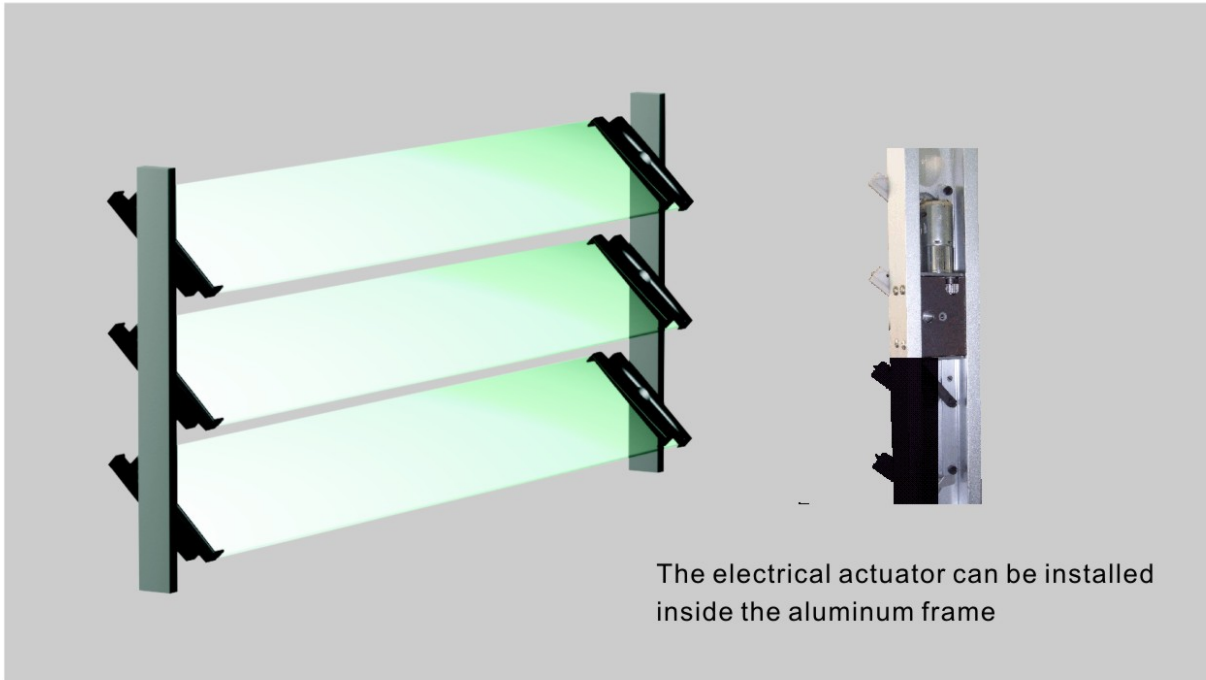

GL-6 Glass Louver

- Extruded glass profiles up to 1m long
- Fixed or movable version (to 90 °)
- Choice of blade widths (100mm or 150mm)
- Horizontal or vertical installation
- Manual or electric operation for selection
- Gear wheel control