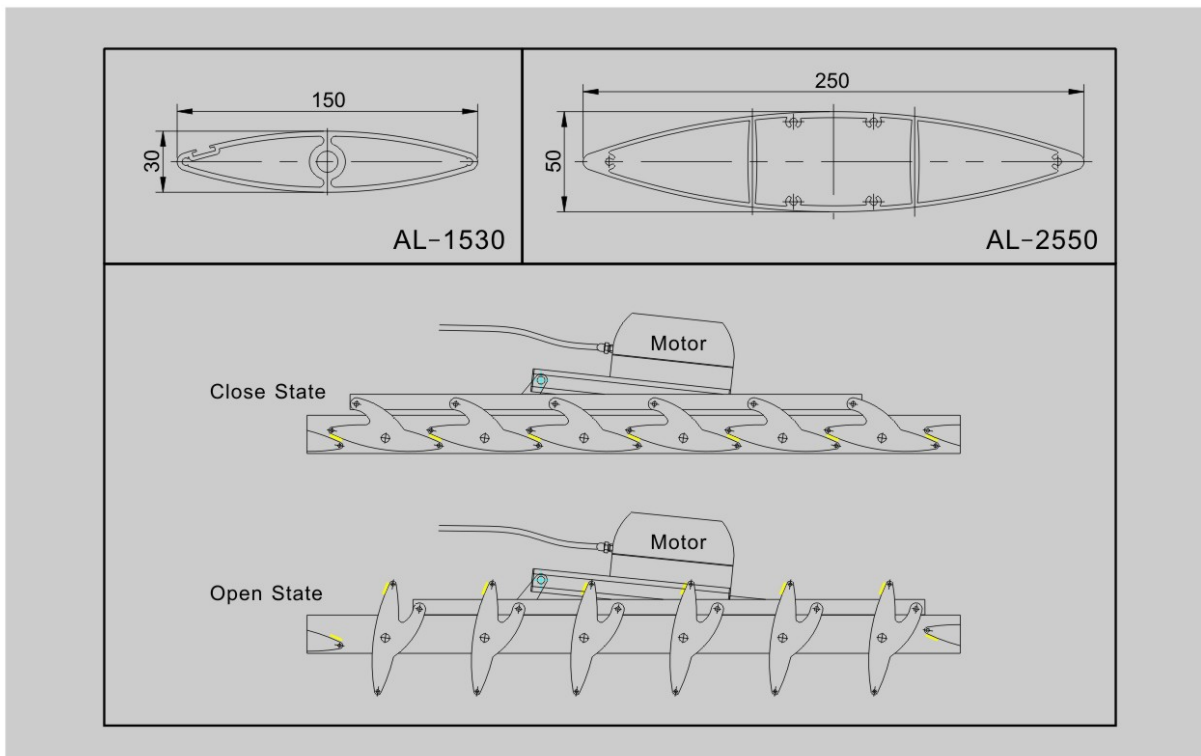

AL Series Aluminum Louver

- Extruded aluminum profiles up to 3m long
- Fixed or movable version (Max. rotating angle is 110°)
- Variable pitch
- Motorized with remote control
- Horizontal or vertical installation
- A fully rust-proof system
- Available in all RAL color